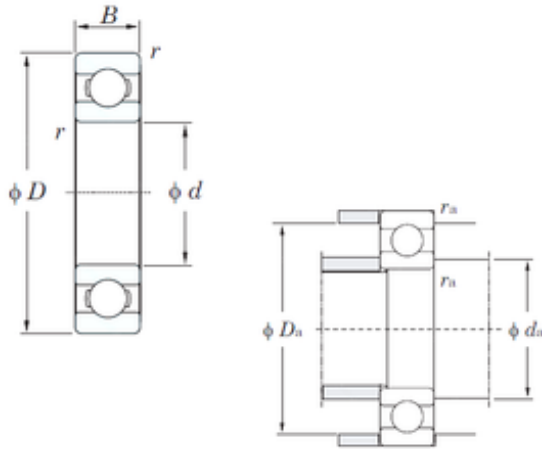

China Abec 7 Bearing Supplier

6307 Bearing 2D drawings and 3D CAD models

Steel ball bearing Deep Groove Ball Bearing 6307 KOYO NSK Ball bearing

Bearing No. 6307

Size	35x80x21 mm
Bore Diameter	35 mm
Outer Diameter	80 mm
Width	21 mm
d	35 mm
D	80 mm
B	21 mm
C	21 mm
r min.	1,5 mm
da min.	43 mm
Da max.	72 mm
ra max.	1,5 mm
Weight	0,457 Kg
Basic dynamic load rating (C)	33,4 kN
Basic static load rating (C0)	19,3 kN
(Grease) Lubrication Speed	8500 r/min
(Oil) Lubrication Speed	10000 r/min
Category	Single Row Ball Bearings
Inventory	0.0
Manufacturer Name	KOYO
Minimum Buy Quantity	N/A
Weight / Kilogram	0.495
EAN	0605790075186
Product Group	B00308
Enclosure	Open